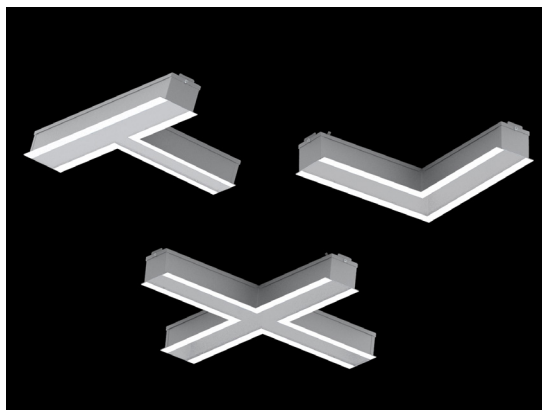

MOSAIC L LED / MOSAIC T LED / MOSAIC X LED

Indoor

Wymiary / Dimensions:

TYP	A (mm)	B (mm)	H (mm)
MOSAIC L LED	345	345	68
MOSAIC T LED	597	345	68
MOSAIC X LED	597	597	68

TYP	P[W]	LED	Φ [lm]	
MOSAIC L LED	10 W	LED	1300	☐
MOSAIC L LED	14 W	LED	2200	☐☐
MOSAIC T LED	15 W	LED	1950	☐
MOSAIC T LED	21 W	LED	3300	☐☐
MOSAIC X LED	19 W	LED	2600	☐
MOSAIC X LED	28 W	LED	4400	☐☐