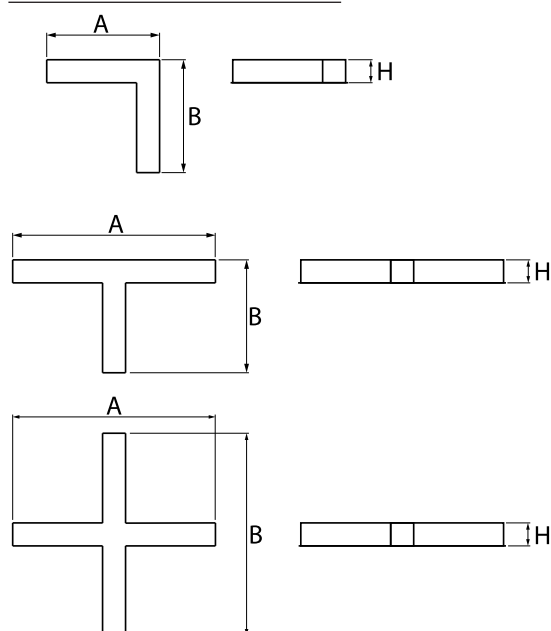

MOSAIC L LED / MOSAIC T LED / MOSAIC X LED

Indoor

Wymiary / Dimensions:

TYP	A (mm)	B (mm)	H (mm)
MOSAIC L LED	345	345	68
MOSAIC T LED	597	345	68
MOSAIC X LED	597	597	68

TYP	P[W]	LED	Φ [lm]	
MOSAIC L LED	10 W	LED	1300	☐
MOSAIC L LED	14 W	LED	2200	☐☐
MOSAIC T LED	15 W	LED	1950	☐
MOSAIC T LED	21 W	LED	3300	☐☐
MOSAIC X LED	19 W	LED	2600	☐
MOSAIC X LED	28 W	LED	4400	☐☐

Podana moc dotyczy całego systemu (tolerancja +/- 10%).
The power shown refers to the whole system (tolerance +/- 10%).

Podany strumień świetlny dotyczy źródeł LED (tolerancja +/- 10% w zależności od wartości temperatury barwowej).
The given luminous flux refers to LED light sources (tolerance +/- 10% depends on the value of the colour temperature).